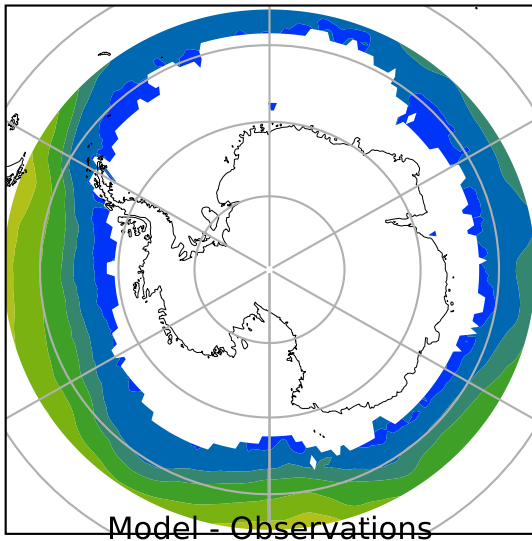

HadISST/OI.v2 (Present Day) (1999-2016)

C

Max 6.25
Mean 0.71
Min -1.67