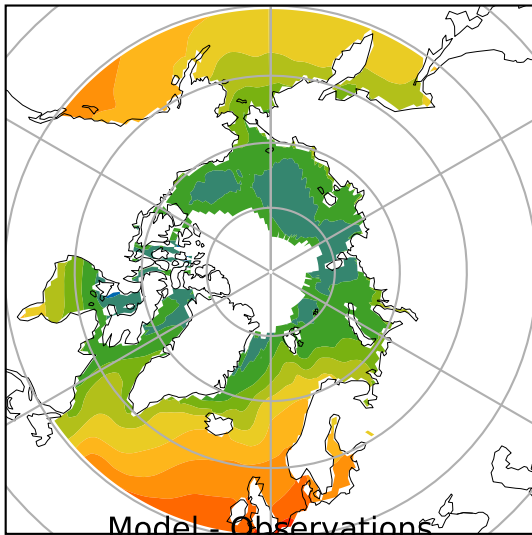

HadISST/OI.v2 (Present Day) (1999-2016)

C

Max 16.01
Mean 5.96
Min -1.61

15.0
13.0
11.0
9.0
7.0
5.0
3.0
1.0
0.0
-1.0

Model - Observations