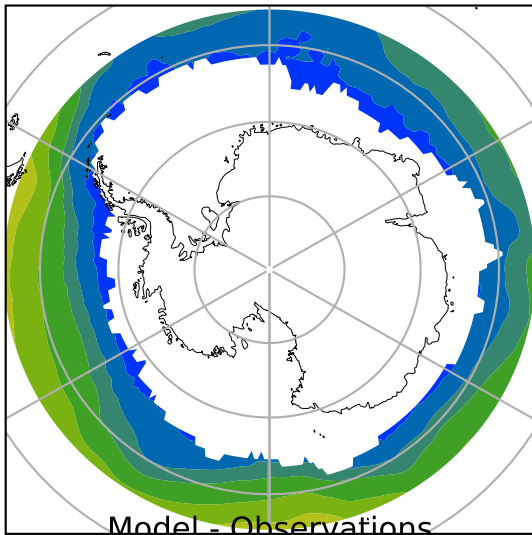

HadISST/OI.v2 (Present Day) (1999-2016)

C

Max 6.38
Mean 0.86
Min -1.73

15.0
13.0
11.0
9.0
7.0
5.0
3.0
1.0
0.0
-1.0