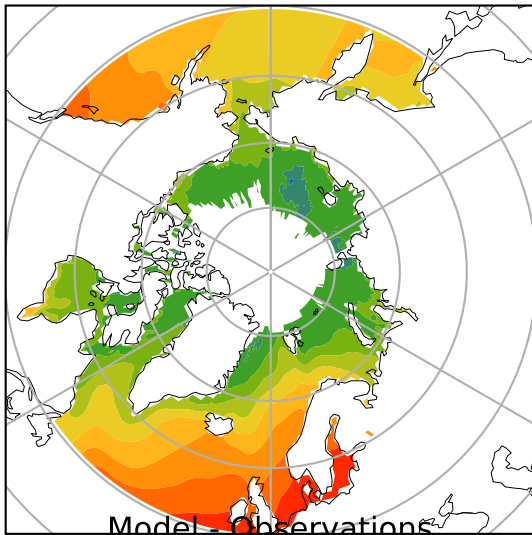

HadISST/OI.v2 (Present Day) (1999-2016)

C

Max 17.91
Mean 7.35
Min -1.59

15.0
13.0
11.0
9.0
7.0
5.0
3.0
1.0
0.0
-1.0