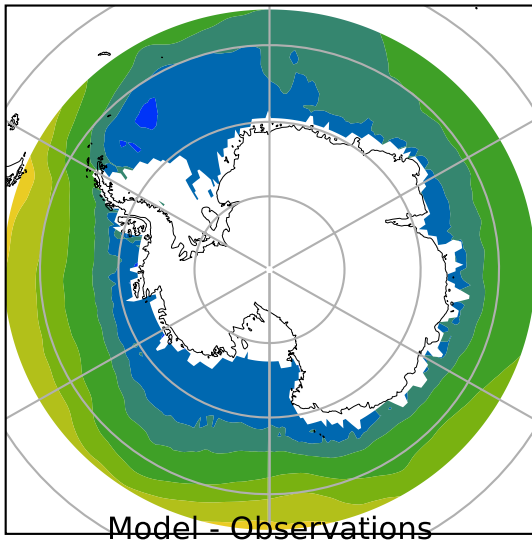

# HadISST/OI.v2 (Present Day) (1999-2016)

C

Max	8.09
Mean	1.66
Min	-1.44

15.0
13.0
11.0
9.0
7.0
5.0
3.0
1.0
0.0
-1.0