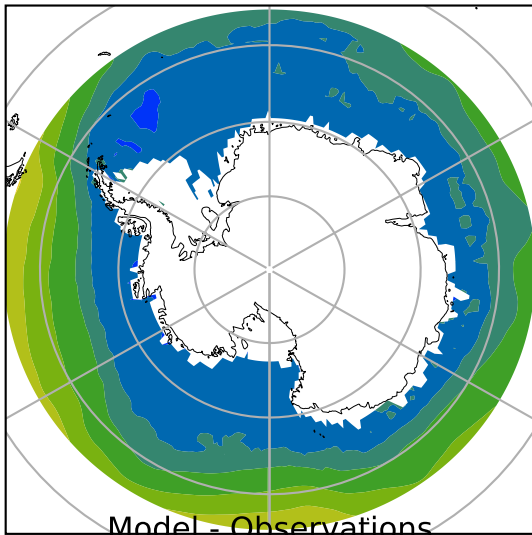

HadISST/OI.v2 (Present Day) (1999-2016)

C

Max 7.10
Mean 0.93
Min -1.51

15.0
13.0
11.0
9.0
7.0
5.0
3.0
1.0
0.0
-1.0