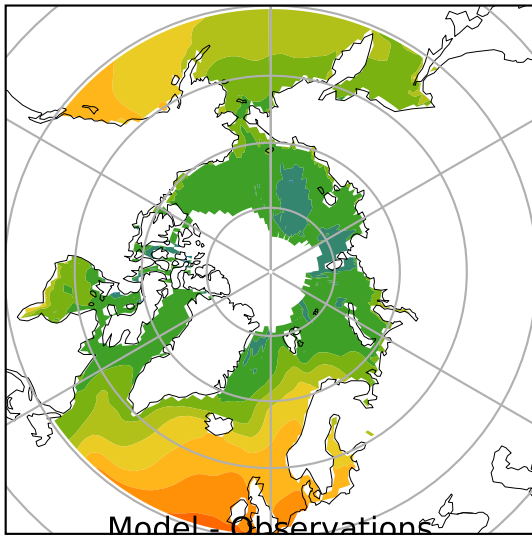

HadISST/OI.v2 (Present Day) (1999-2016)

C

Max 13.59
Mean 5.07
Min -1.68

15.0
13.0
11.0
9.0
7.0
5.0
3.0
1.0
0.0
-1.0