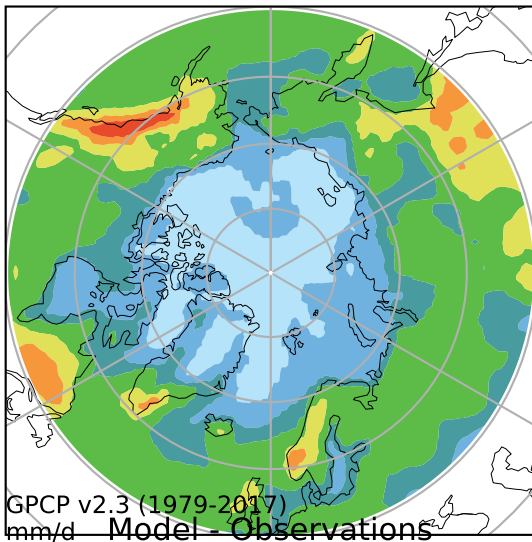

DECKv1b\_piControl (101-120)  
mm/day

|      |      |
|------|------|
| Max  | 6.36 |
| Mean | 2.03 |
| Min  | 0.61 |