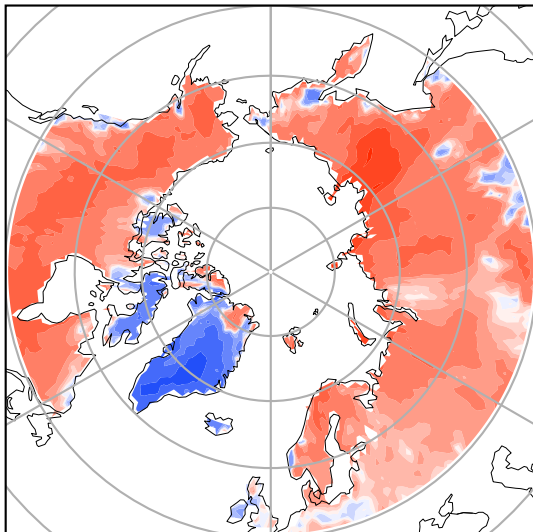

# Model - Observations

Max 18.72  
Mean 2.35  
Min -14.25

RMSE 4.36  
CORR 0.93