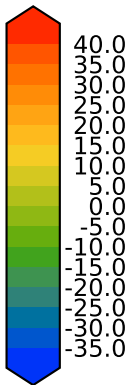

DECKv1b\_piControl (101-120)

DegC

Max 10.34  
Mean -3.86  
Min -28.54

CRU Global Monthly Mean T (None)

DegC Model - Observations