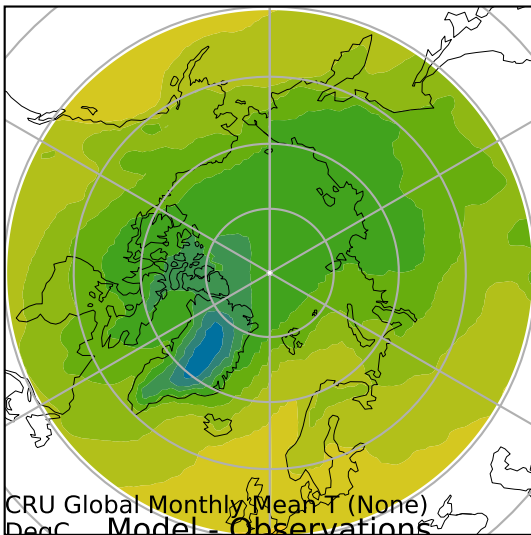

DECKv1b\_piControl (101-120)

DegC

Max 10.34  
Mean -3.86  
Min -28.54

CRU Global Monthly Mean T (None)

DegC Model - Observations