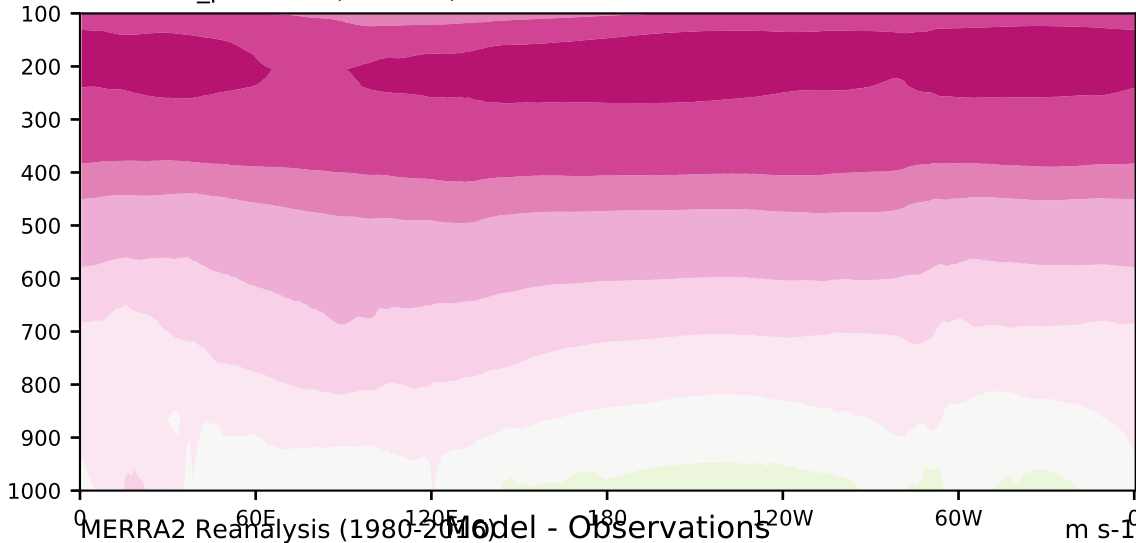

DECKv1b\_piControl (101-120)

m/s

Max 17.51  
Mean 6.57  
Min -2.25

20.0  
15.0  
10.0  
8.0  
5.0  
3.0  
1.0  
-1.0  
-3.0  
-5.0  
-8.0  
-10.0  
-15.0  
-20.0