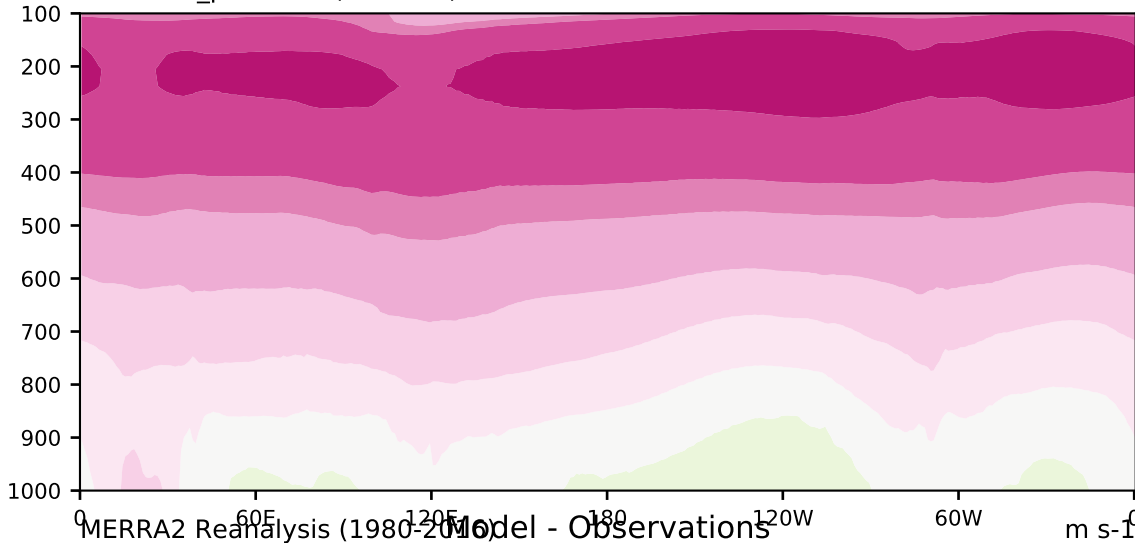

DECKv1b_piControl (101-120)

m/s

Max 18.43
Mean 6.64
Min -3.01

20.0
15.0
10.0
8.0
5.0
3.0
1.0
-1.0
-3.0
-5.0
-8.0
-10.0
-15.0
-20.0