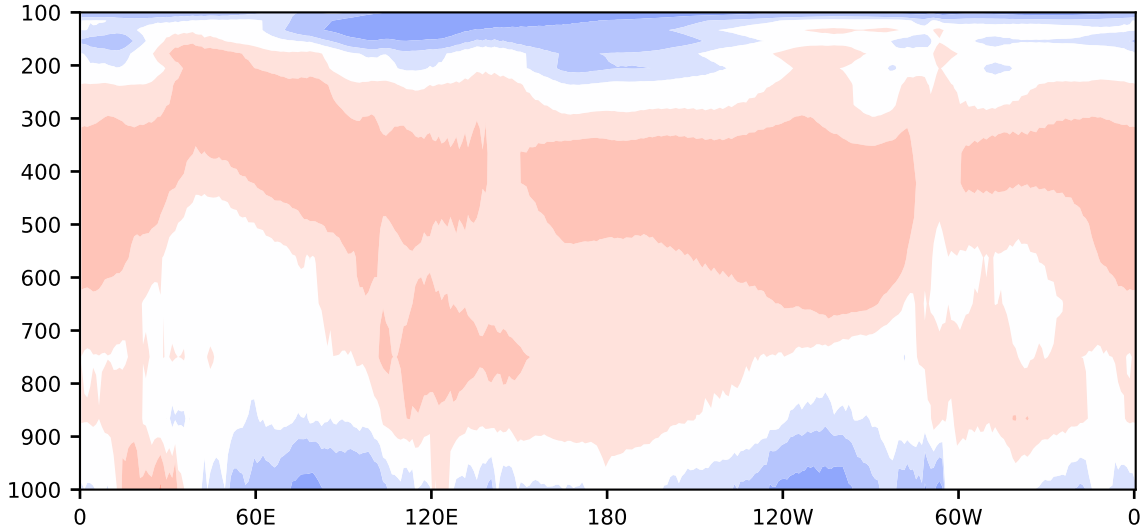

Model - Observations

Max 1.11
Mean 0.17
Min -1.96

RMSE 0.58
CORR 0.99