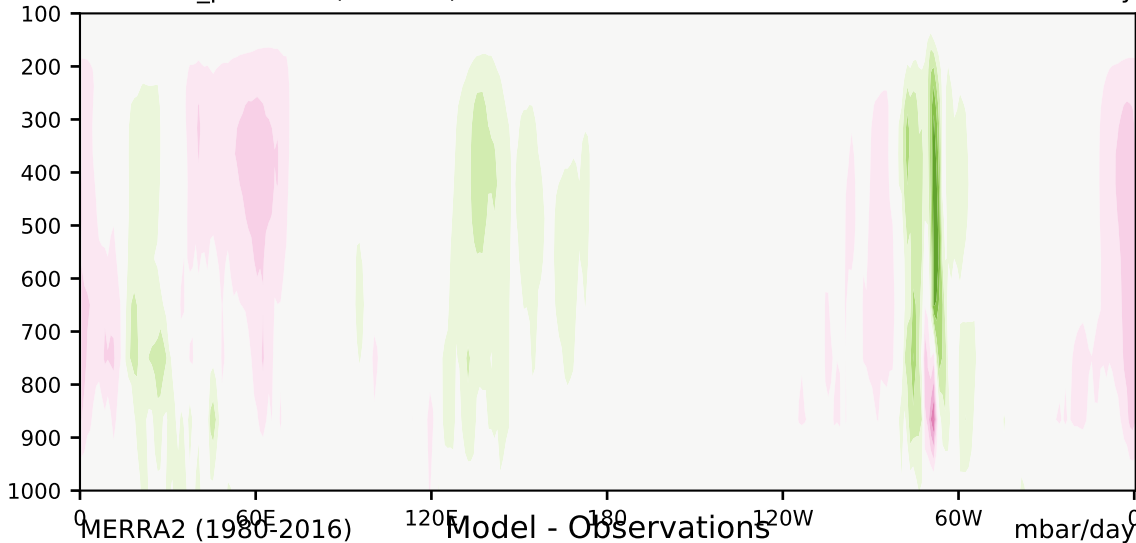

DECKv1b\_piControl (101-120)

mbar/day

Max 25.40  
Mean -0.40  
Min -28.90

35.0  
30.0  
25.0  
20.0  
15.0  
10.0  
5.0  
-5.0  
-10.0  
-15.0  
-20.0  
-25.0  
-30.0  
-35.0