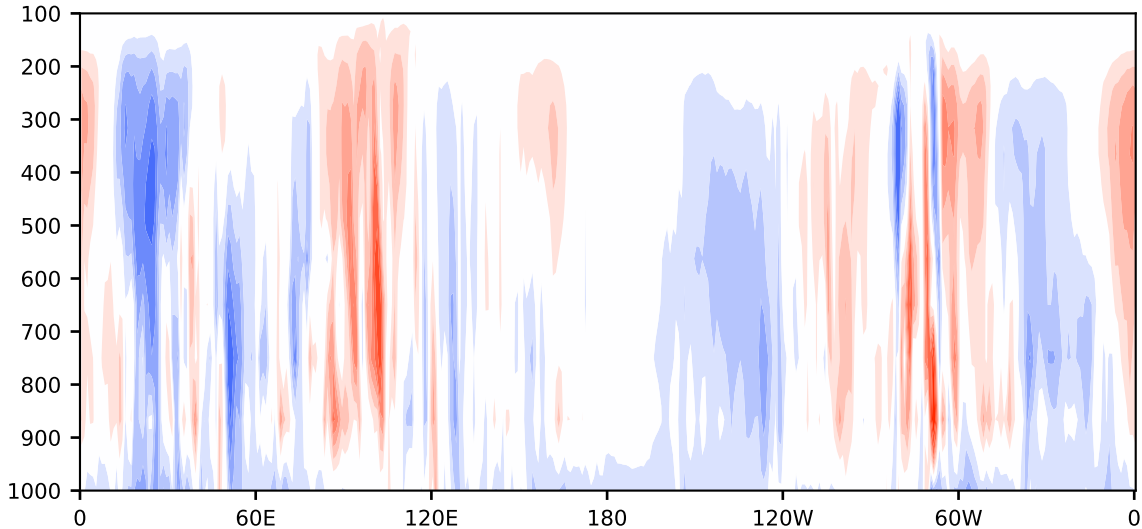

Model - Observations

Max 27.14
Mean -0.50
Min -14.63

RMSE 3.13
CORR 0.67