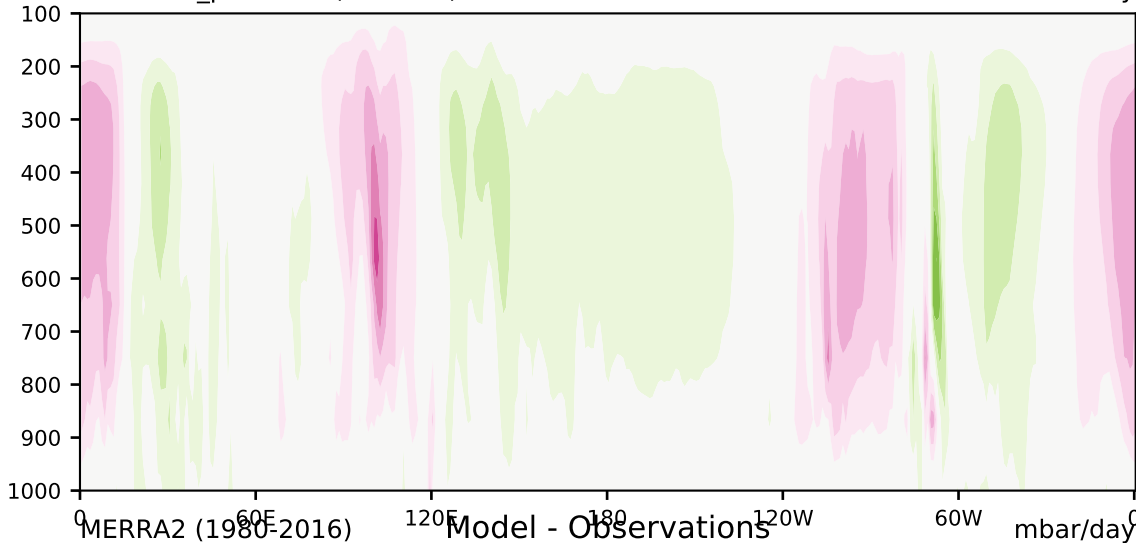

DECKv1b_piControl (101-120)

mbar/day

Max 28.61
Mean -0.40
Min -25.13

35.0
30.0
25.0
20.0
15.0
10.0
5.0
-5.0
-10.0
-15.0
-20.0
-25.0
-30.0
-35.0