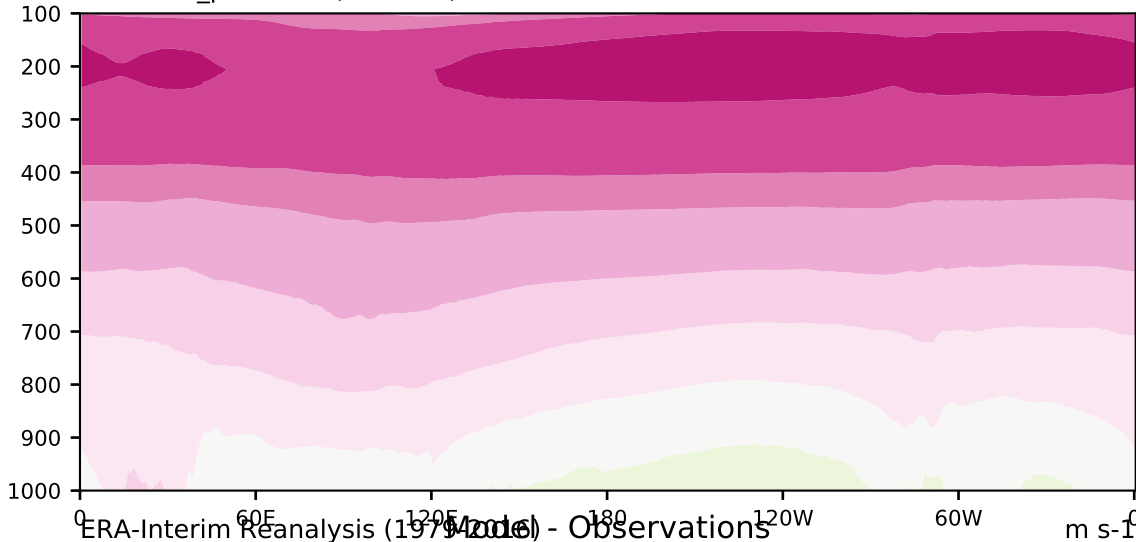

DECKv1b_piControl (101-120)

m/s

Max 17.15
Mean 6.45
Min -2.36

20.0
15.0
10.0
8.0
5.0
3.0
1.0
-1.0
-3.0
-5.0
-8.0
-10.0
-15.0
-20.0