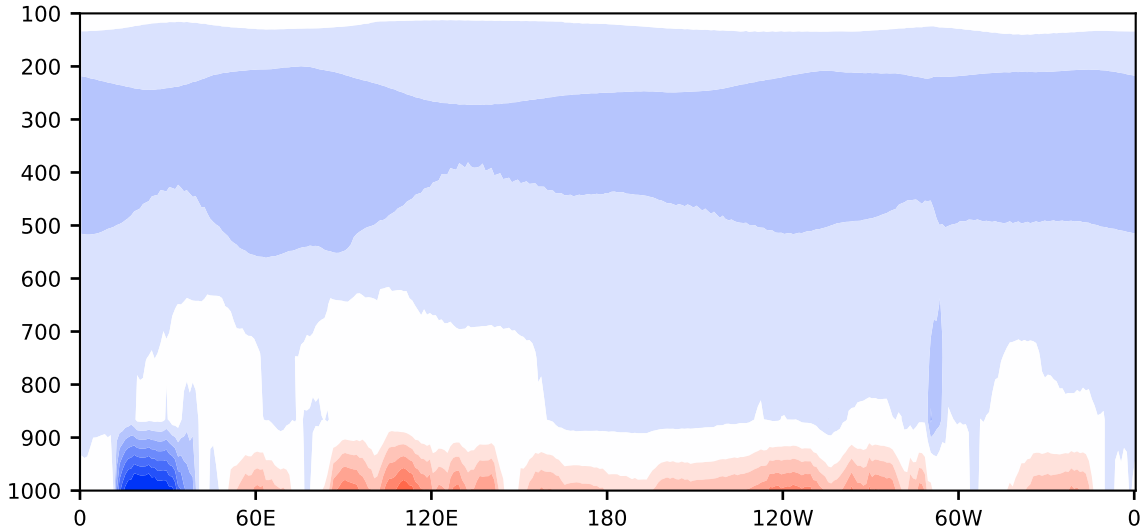

Model - Observations

Max 5.90
Mean -1.16
Min -8.97

RMSE 1.87
CORR 1.00