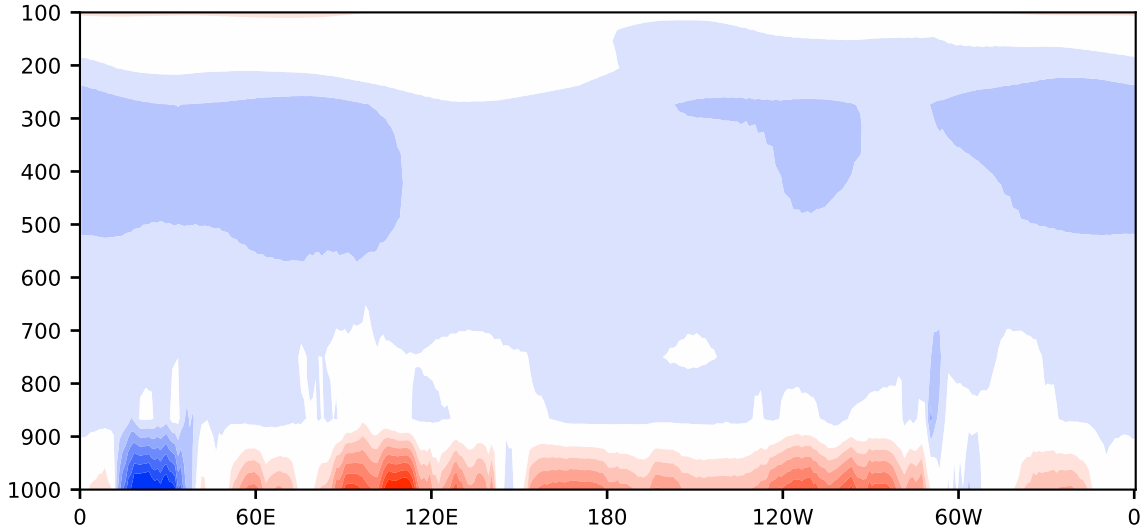

Model - Observations

Max 8.62
Mean -0.90
Min -9.16

RMSE 1.74
CORR 1.00