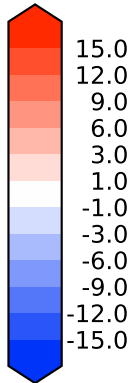

Model - Observations

Max 13.95
Mean 3.41
Min -13.44

RMSE 5.11
CORR 0.95