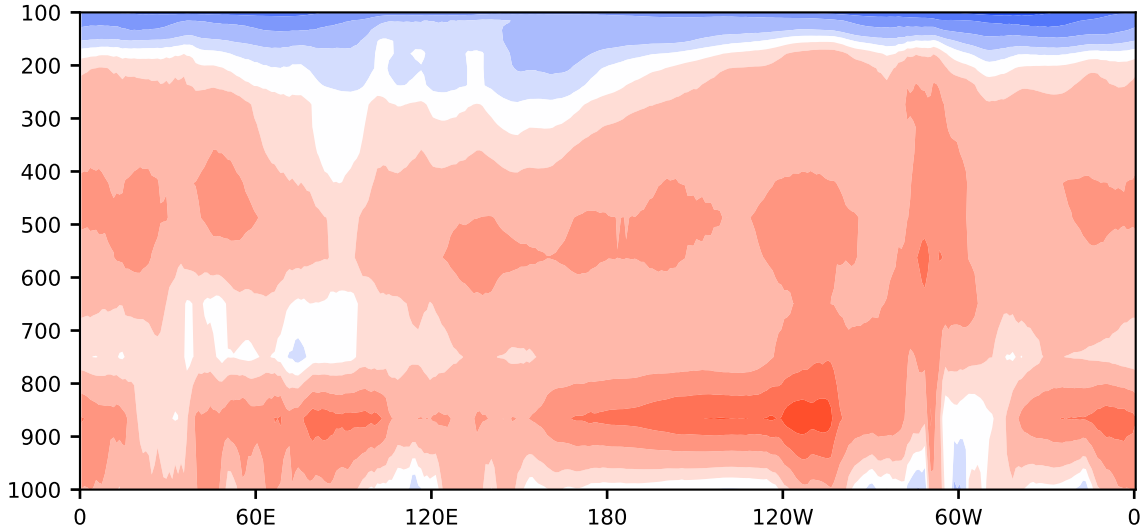

Model - Observations

Max 13.95
Mean 3.41
Min -13.44

RMSE 5.11
CORR 0.95