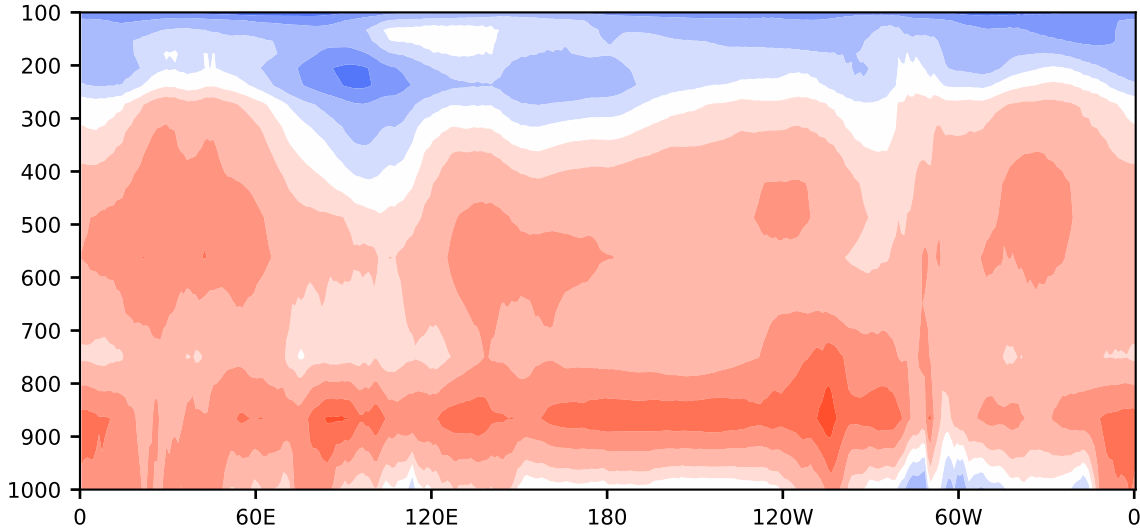

# Model - Observations

Max 13.80  
Mean 3.15  
Min -10.73

RMSE 5.04  
CORR 0.97