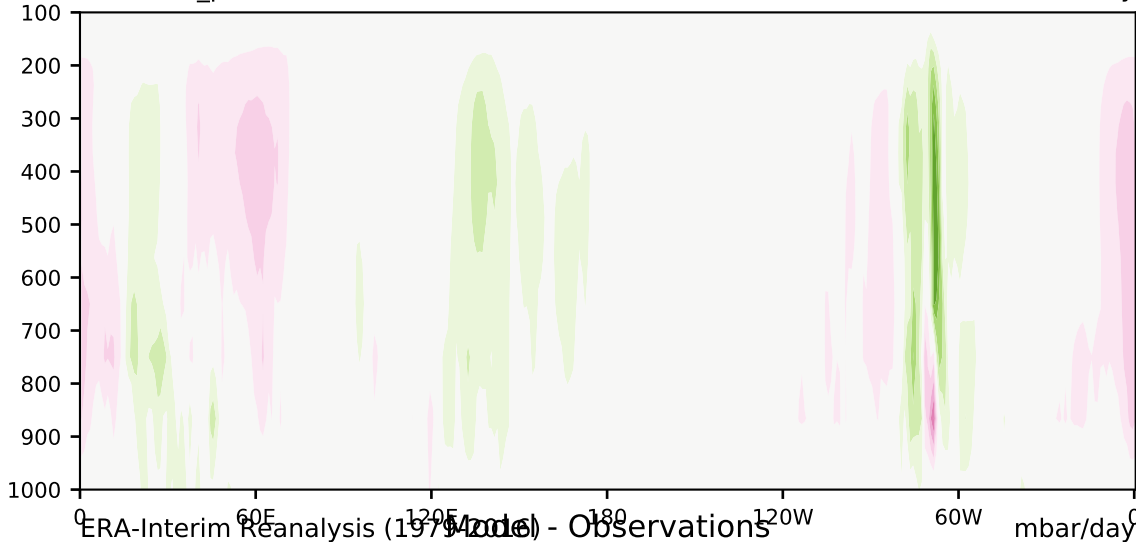

DECKv1b_piControl (101-120)

mbar/day

Max 25.40
Mean -0.40
Min -28.90

35.0
30.0
25.0
20.0
15.0
10.0
5.0
-5.0
-10.0
-15.0
-20.0
-25.0
-30.0
-35.0