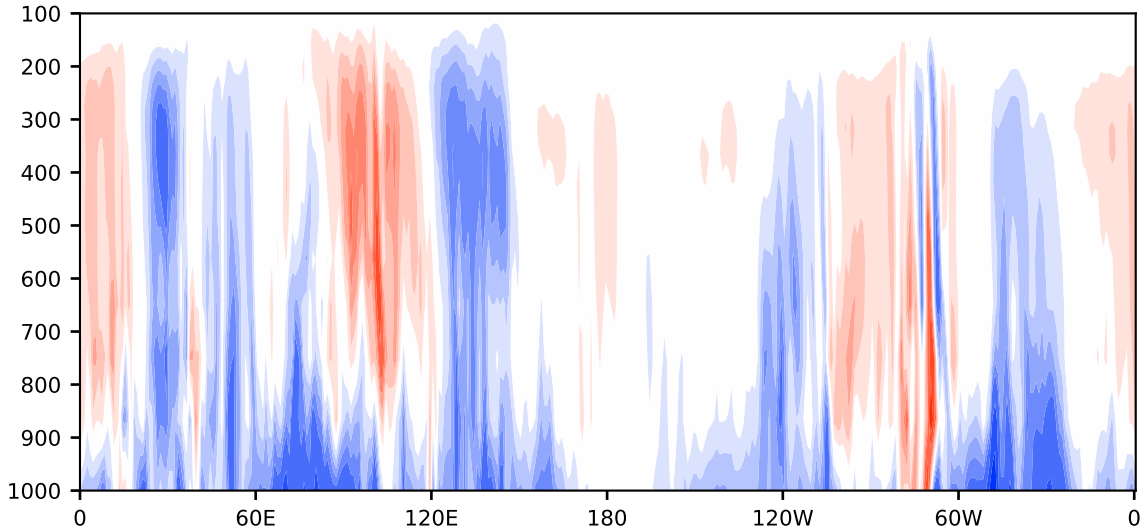

# Model - Observations

Max 25.46  
Mean -1.37  
Min -22.78

RMSE 3.90  
CORR 0.82