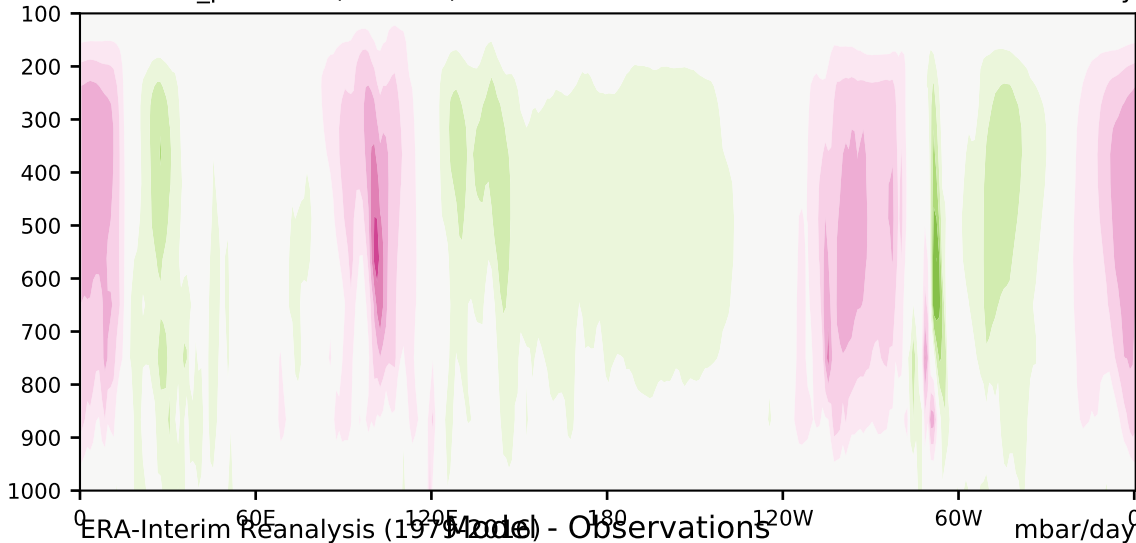

DECKv1b_piControl (101-120)

mbar/day

Max 28.61
Mean -0.40
Min -25.13

35.0
30.0
25.0
20.0
15.0
10.0
5.0
-5.0
-10.0
-15.0
-20.0
-25.0
-30.0
-35.0