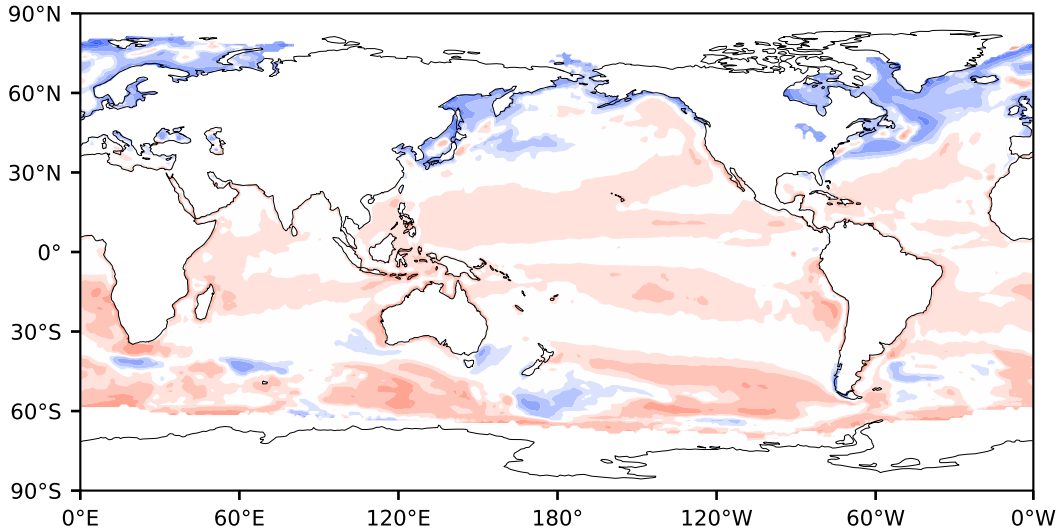

# Model - Observations

Max 102.67  
Mean 3.58  
Min -159.99

RMSE 11.16  
CORR 0.50