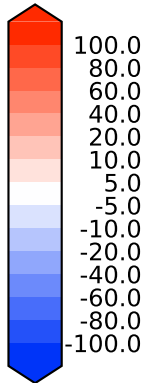

# Model - Observations

Max 102.67  
Mean 3.58  
Min -159.99

RMSE 11.16  
CORR 0.50