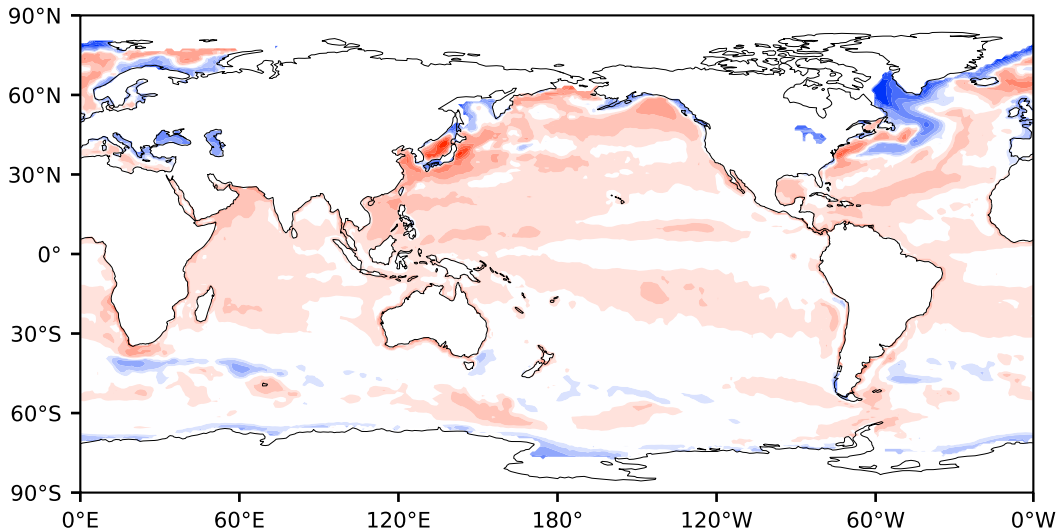

Model - Observations

Max 138.58
Mean 4.49
Min -155.43

RMSE 13.13
CORR 0.80