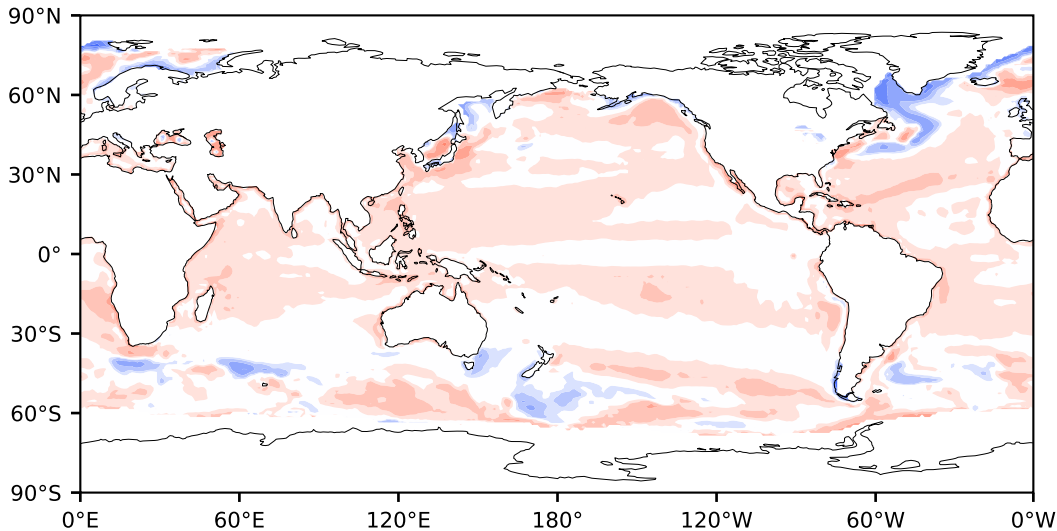

Model - Observations

Max 83.50
Mean 5.08
Min -109.91

RMSE 9.31
CORR 0.58