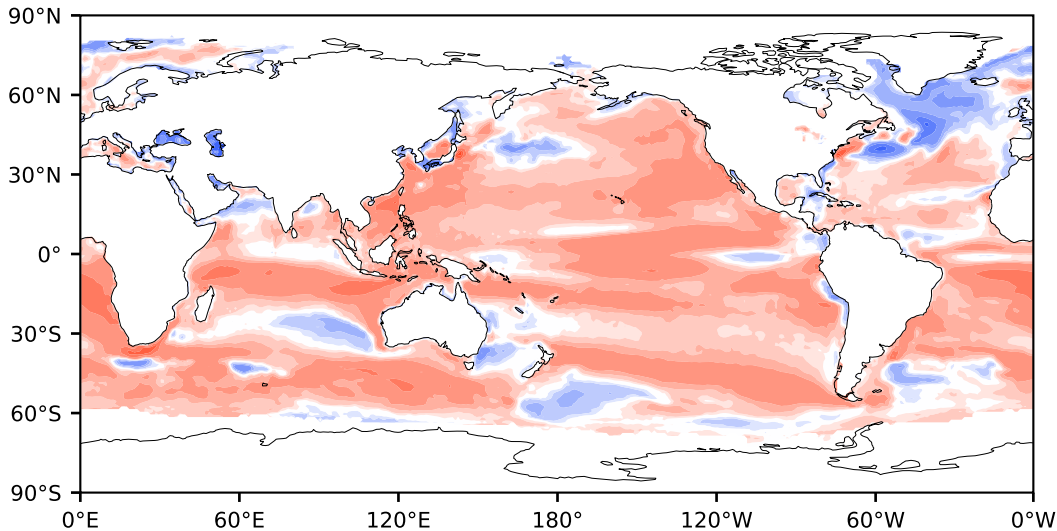

Model - Observations

Max 129.48
Mean 17.70
Min -132.93

RMSE 28.19
CORR 0.88