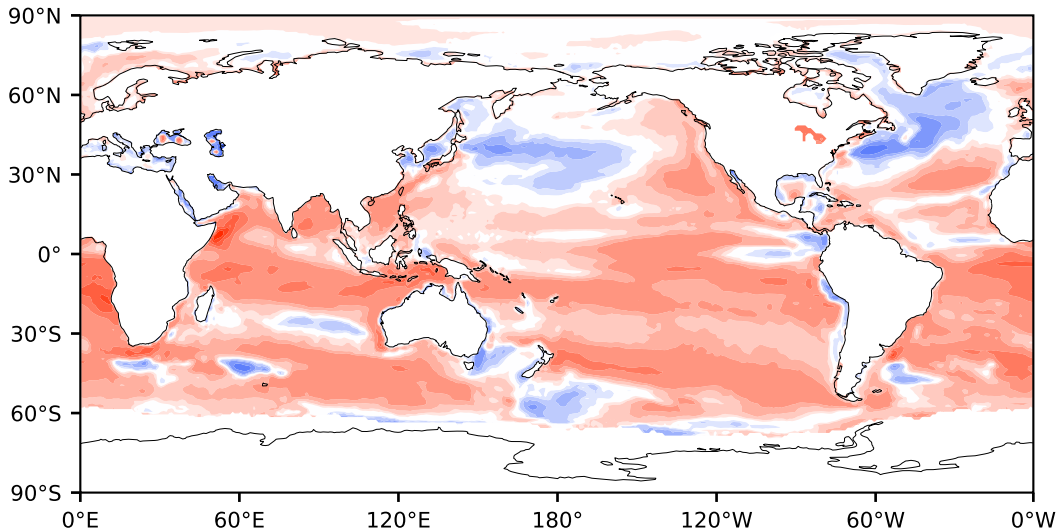

Model - Observations

Max 173.43
Mean 19.64
Min -167.07

RMSE 31.28
CORR 0.90