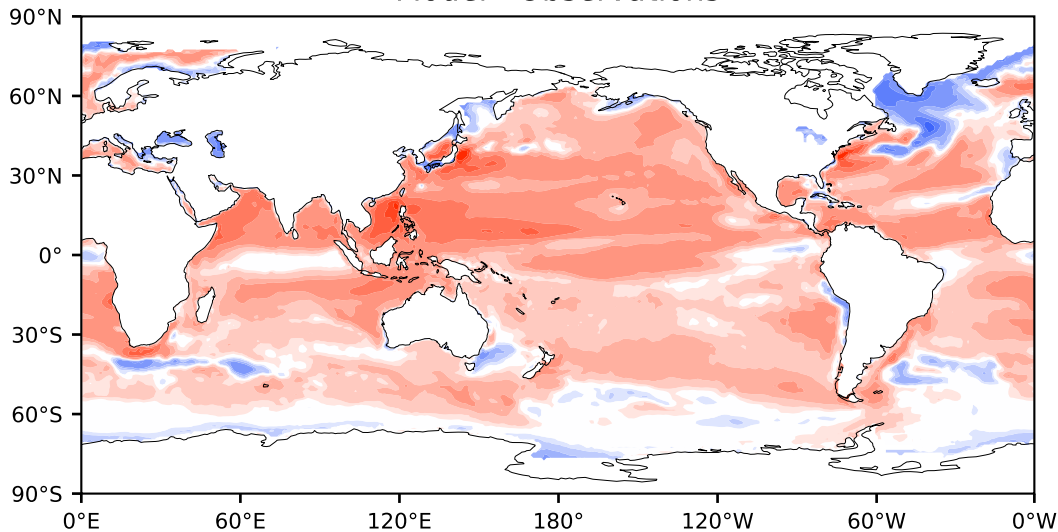

Model - Observations

Max 218.54
Mean 20.31
Min -134.04

RMSE 31.54
CORR 0.92