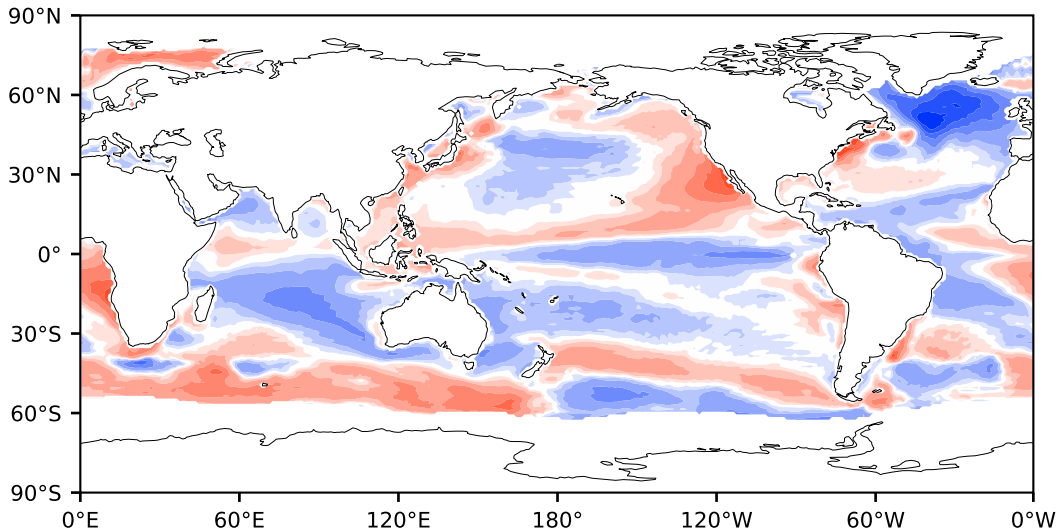

Model - Observations

Max 5.65
Mean -0.11
Min -6.46

RMSE 1.11
CORR 0.99