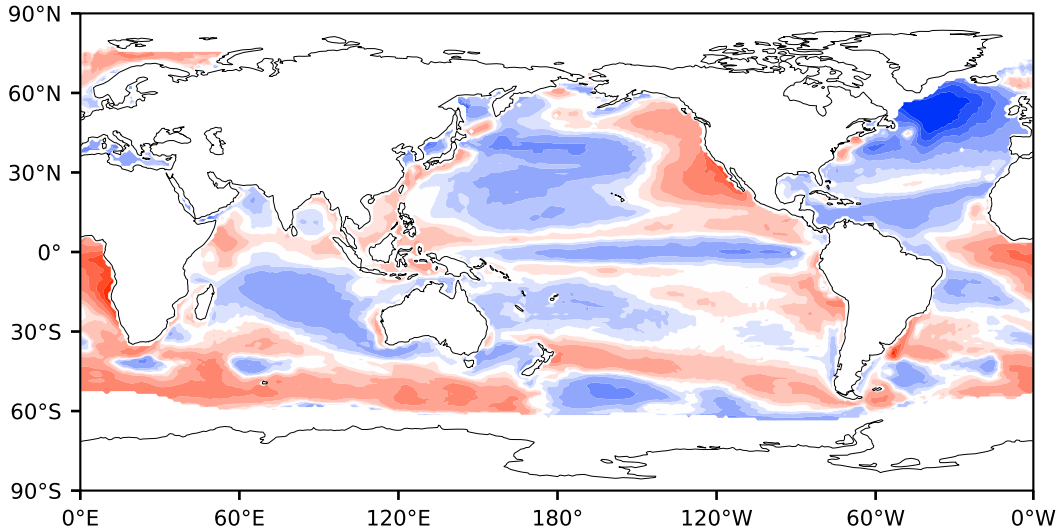

Model - Observations

Max 6.38
Mean -0.07
Min -7.20

RMSE 1.20
CORR 0.99