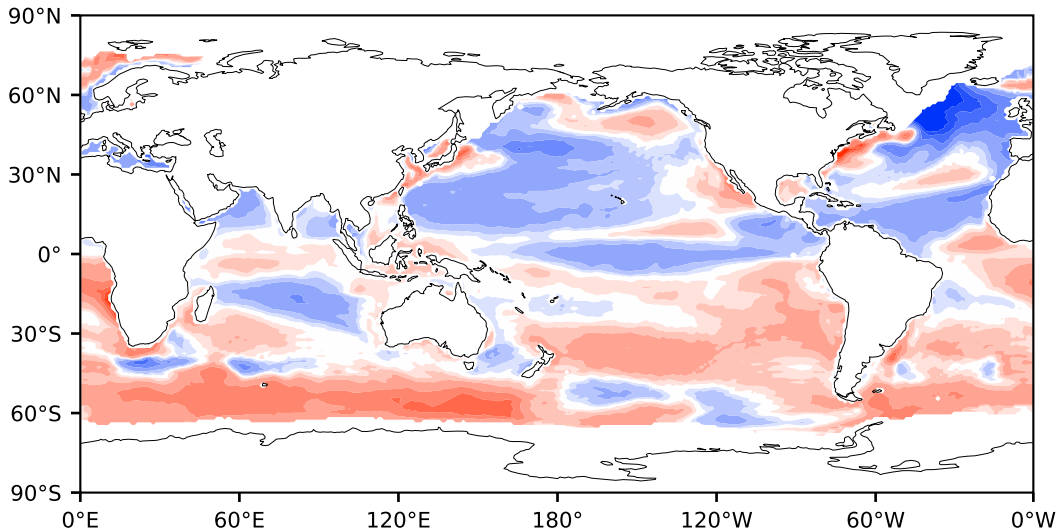

Model - Observations

Max 6.57
Mean 0.04
Min -7.74

RMSE 1.16
CORR 0.99