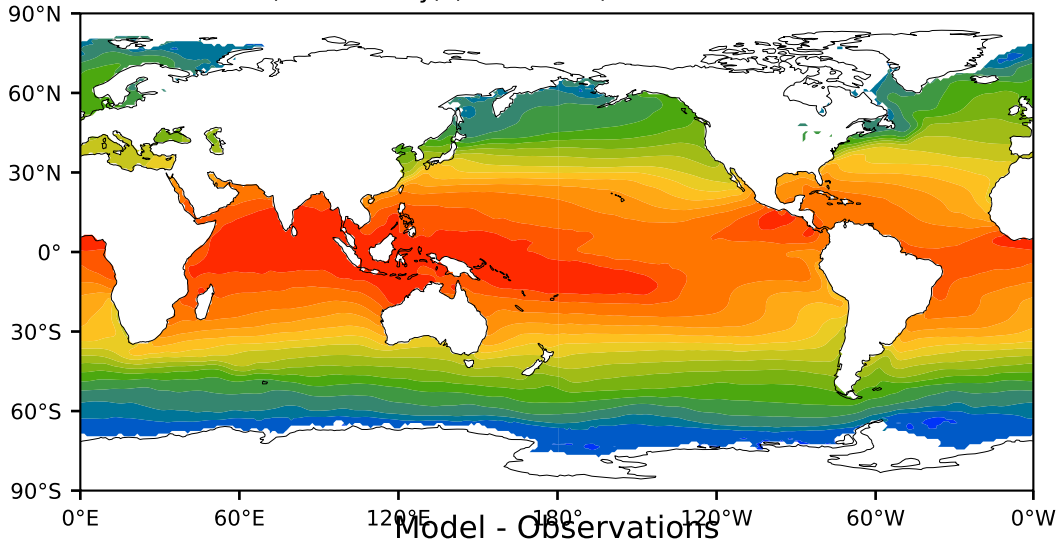

HadISST/OI.v2 (Present Day) (1999-2016)

C

Max 29.97
Mean 19.31
Min -1.79