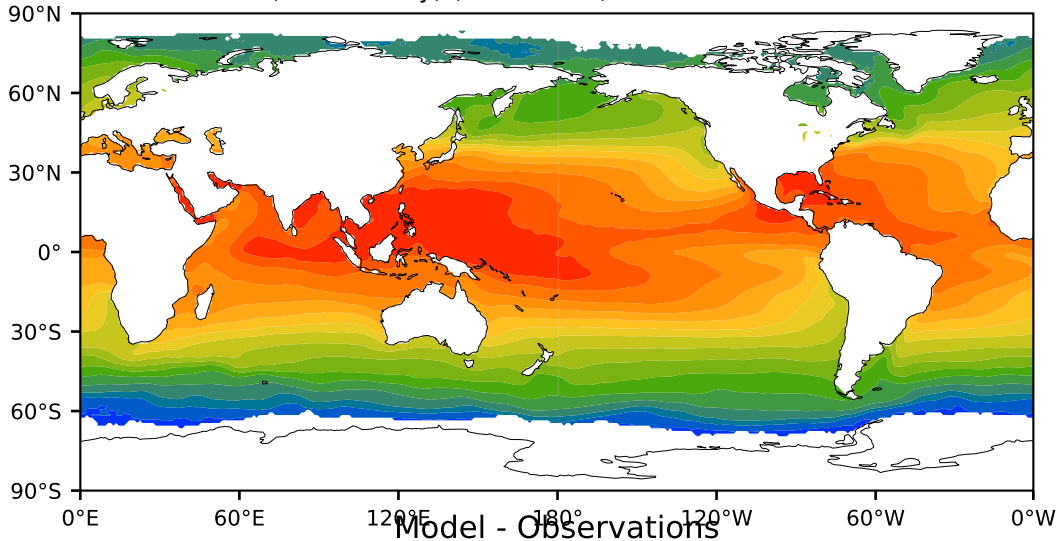

HadISST/OI.v2 (Present Day) (1999-2016)

C

Max 32.36  
Mean 19.44  
Min -1.73