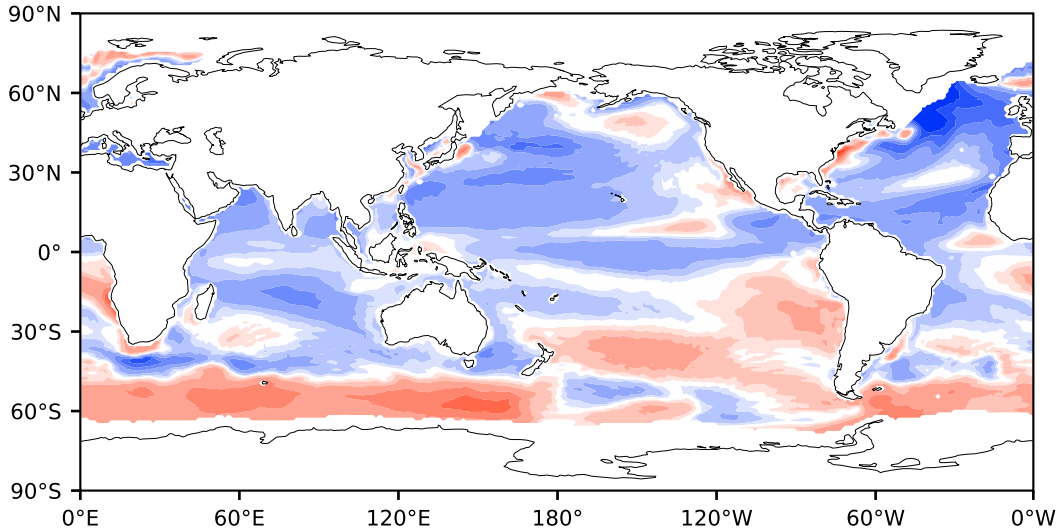

Model - Observations

Max 5.57
Mean -0.43
Min -8.04

RMSE 1.25
CORR 0.99