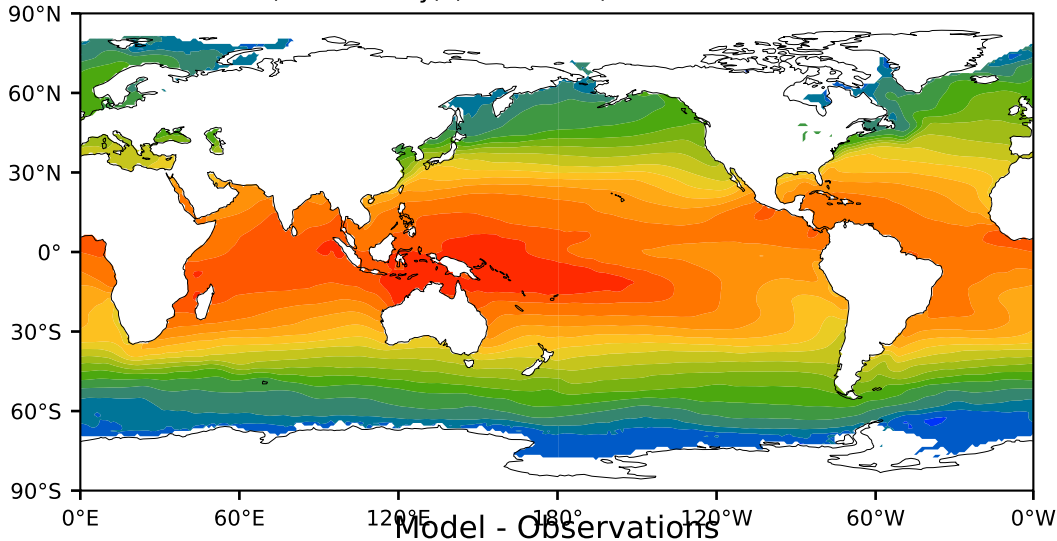

HadISST/OI.v2 (Present Day) (1999-2016)

C

Max 30.52
Mean 19.07
Min -1.79