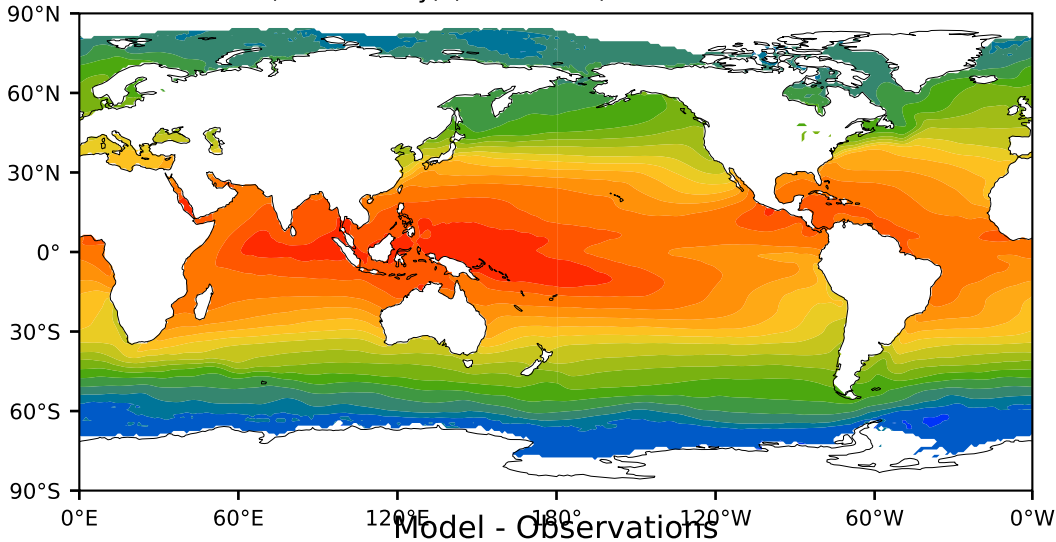

HadISST/OI.v2 (Present Day) (1999-2016)

C

Max 29.79  
Mean 18.76  
Min -1.68