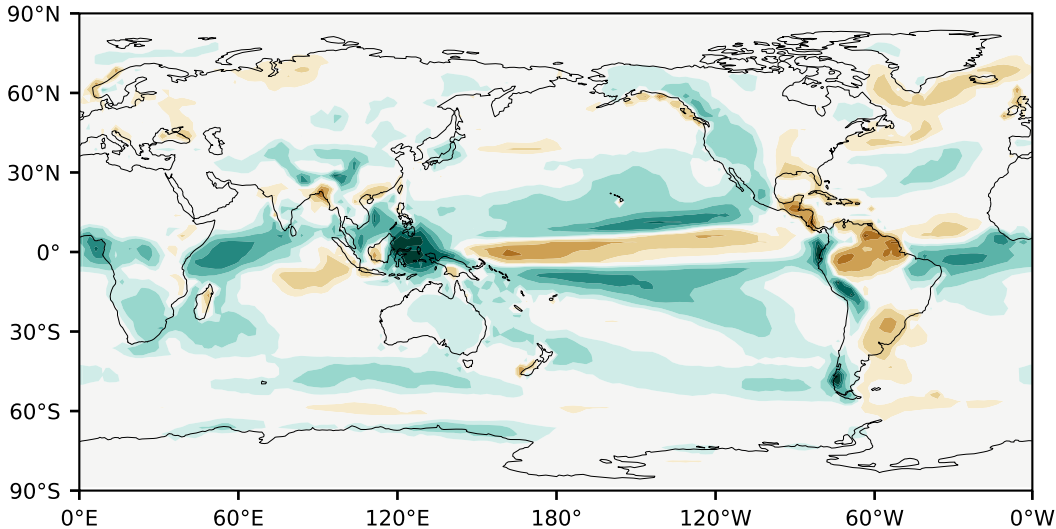

Model - Observations

Max 7.16
Mean 0.38
Min -5.09

RMSE 1.14
CORR 0.86