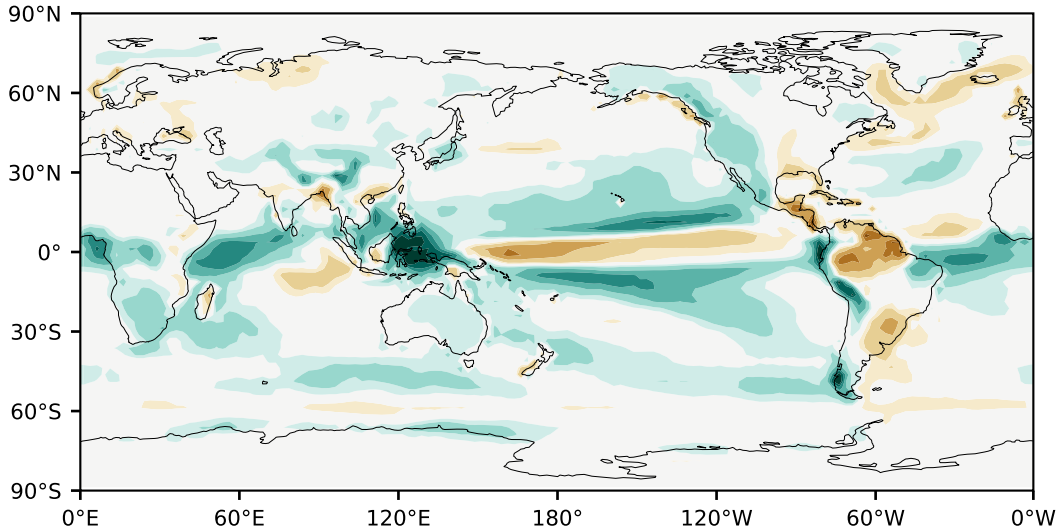

Model - Observations

Max 7.19
Mean 0.40
Min -5.23

RMSE 1.15
CORR 0.86