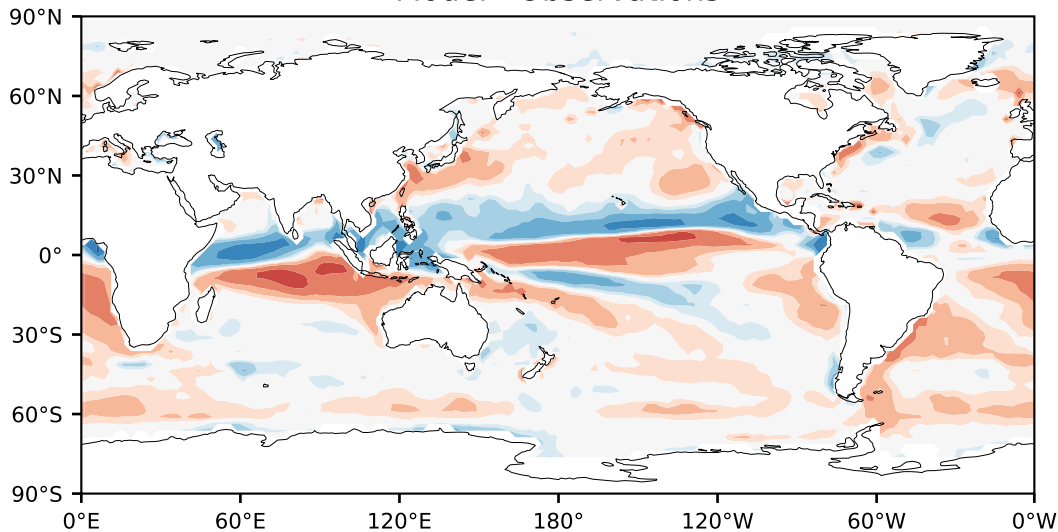

Model - Observations

Max 8.16
Mean -0.19
Min -5.64

RMSE 1.44
CORR 0.87