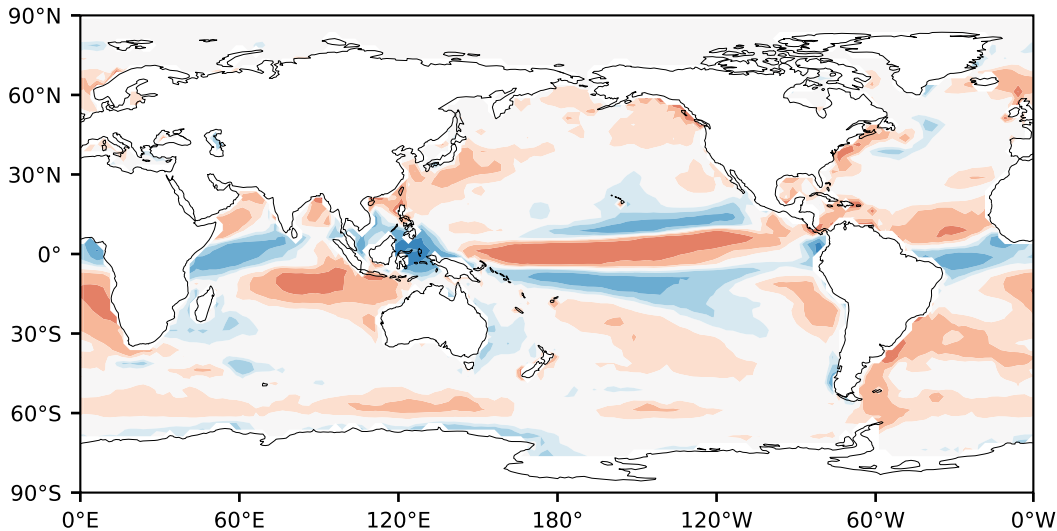

Model - Observations

Max 6.31
Mean -0.18
Min -4.94

RMSE 1.12
CORR 0.88