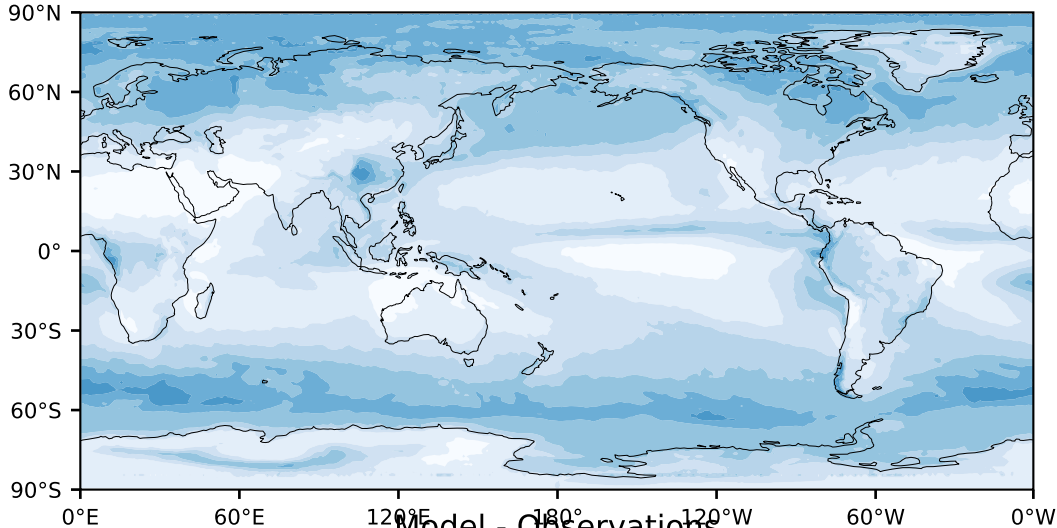

MODIS Simulator (None)

%

Max 75.46
Mean 23.87
Min 0.18

Model - Observations