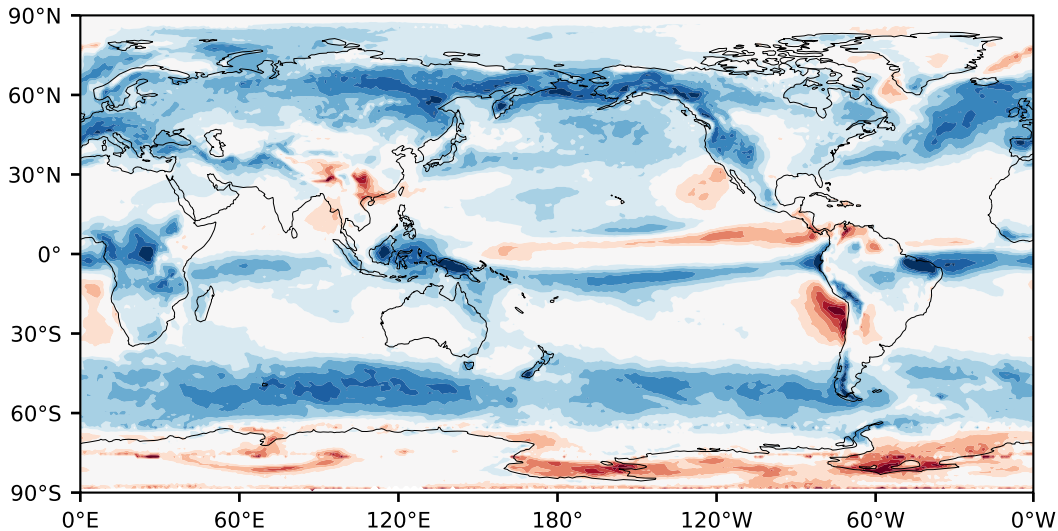

Model - Observations

Max 51.08
Mean 6.87
Min -79.71

RMSE 11.46
CORR 0.88