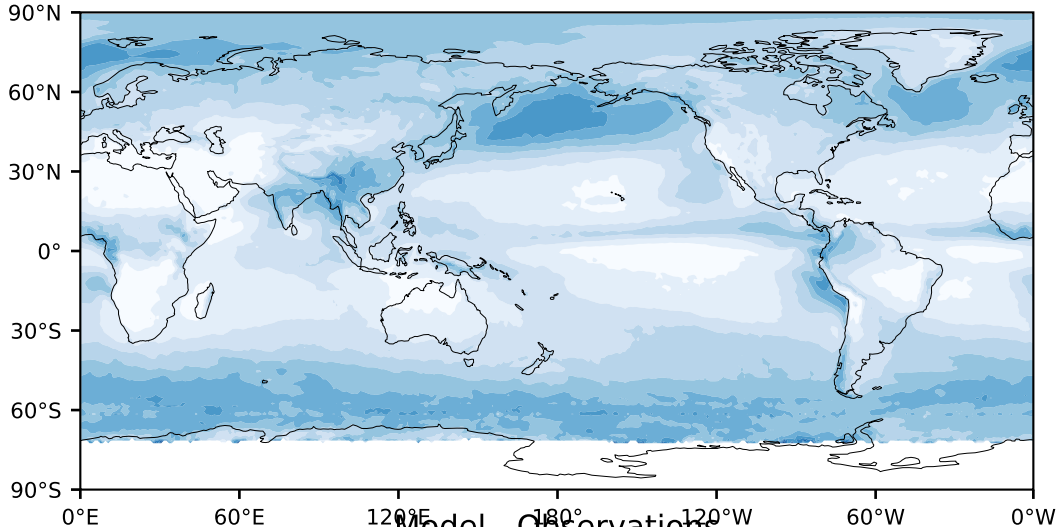

MODIS Simulator (None)

%

Max 100.00
Mean 23.40
Min 0.00

Model - Observations