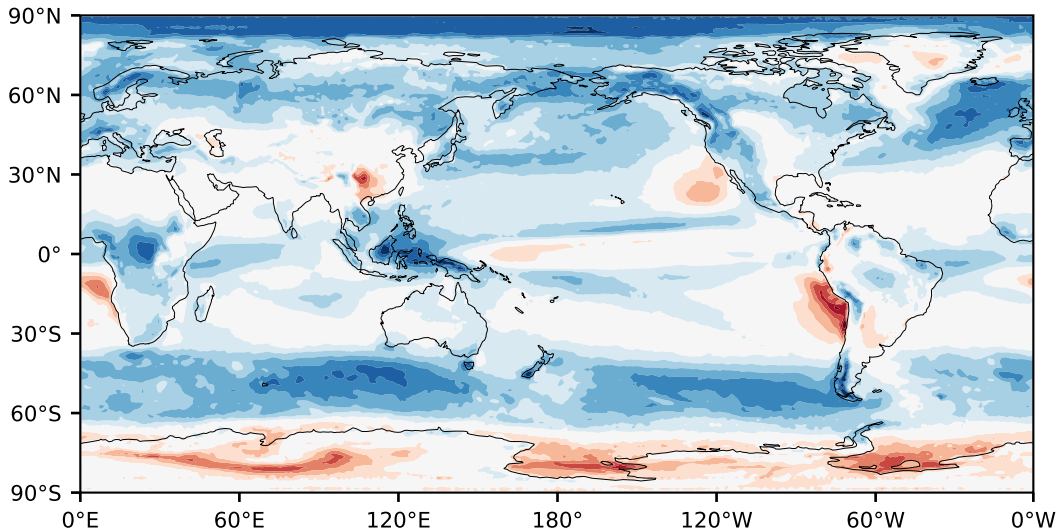

Model - Observations

Max 42.02
Mean 7.00
Min -41.40

RMSE 10.55
CORR 0.90