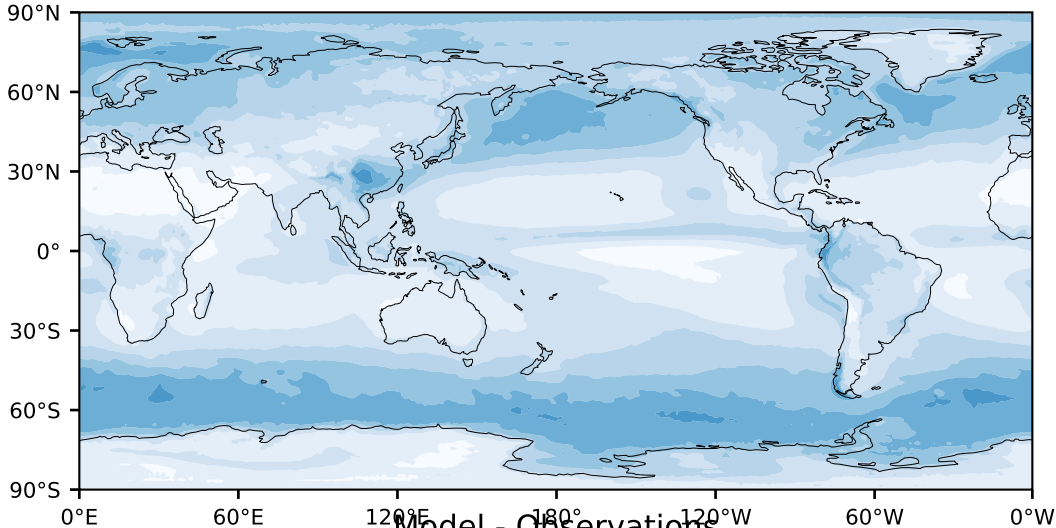

MODIS Simulator (None)

%

Max 66.04
Mean 23.52
Min 0.56

Model - Observations