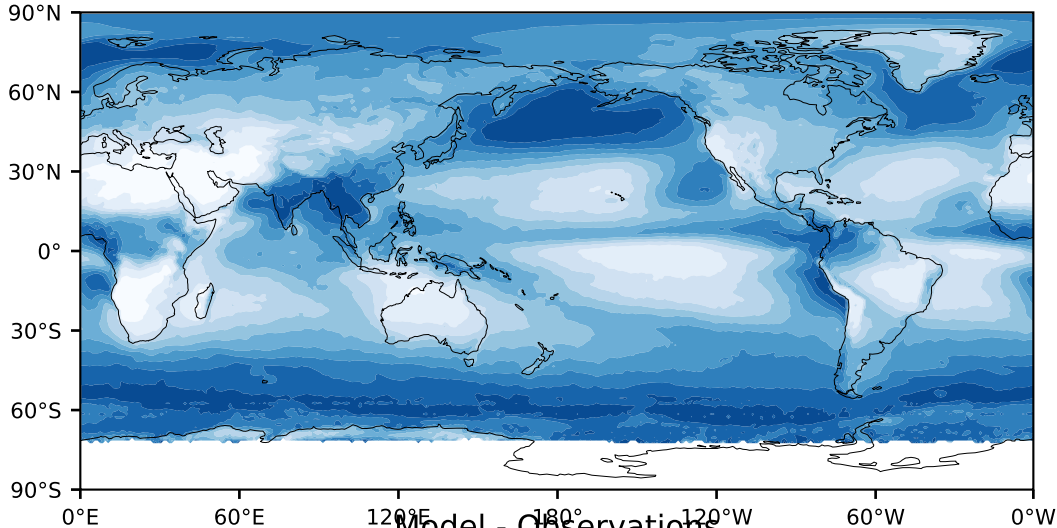

MODIS Simulator (None)

%

Max 100.00  
Mean 47.81  
Min 0.00

Model - Observations