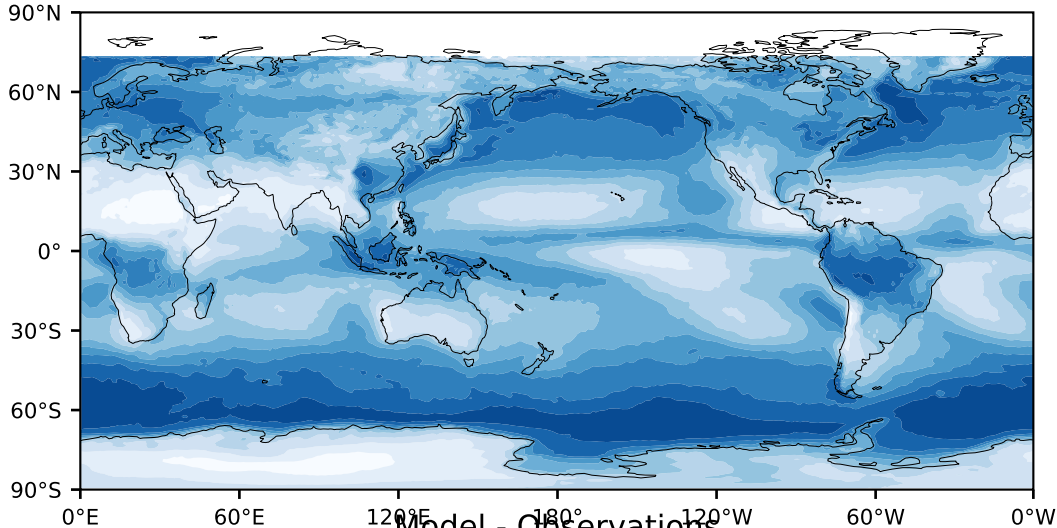

MODIS Simulator (None)

%

Max 93.72
Mean 49.14
Min 1.43

Model - Observations