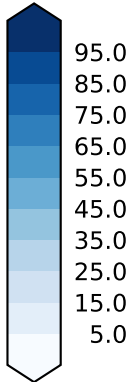

MODIS Simulator (None)

%

Max 93.72
Mean 49.14
Min 1.43

Model - Observations