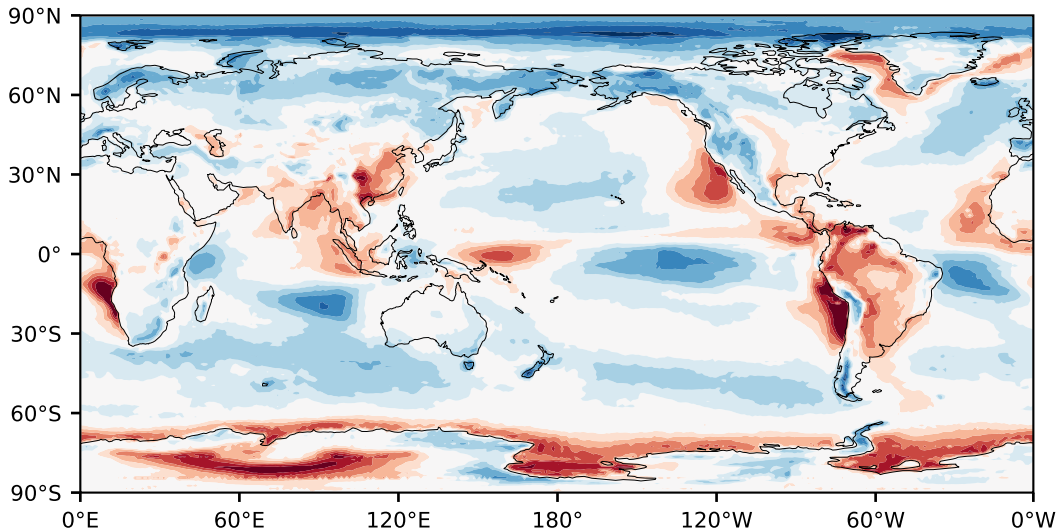

Model - Observations

Max 43.41
Mean 1.93
Min -64.84

RMSE 9.55
CORR 0.89